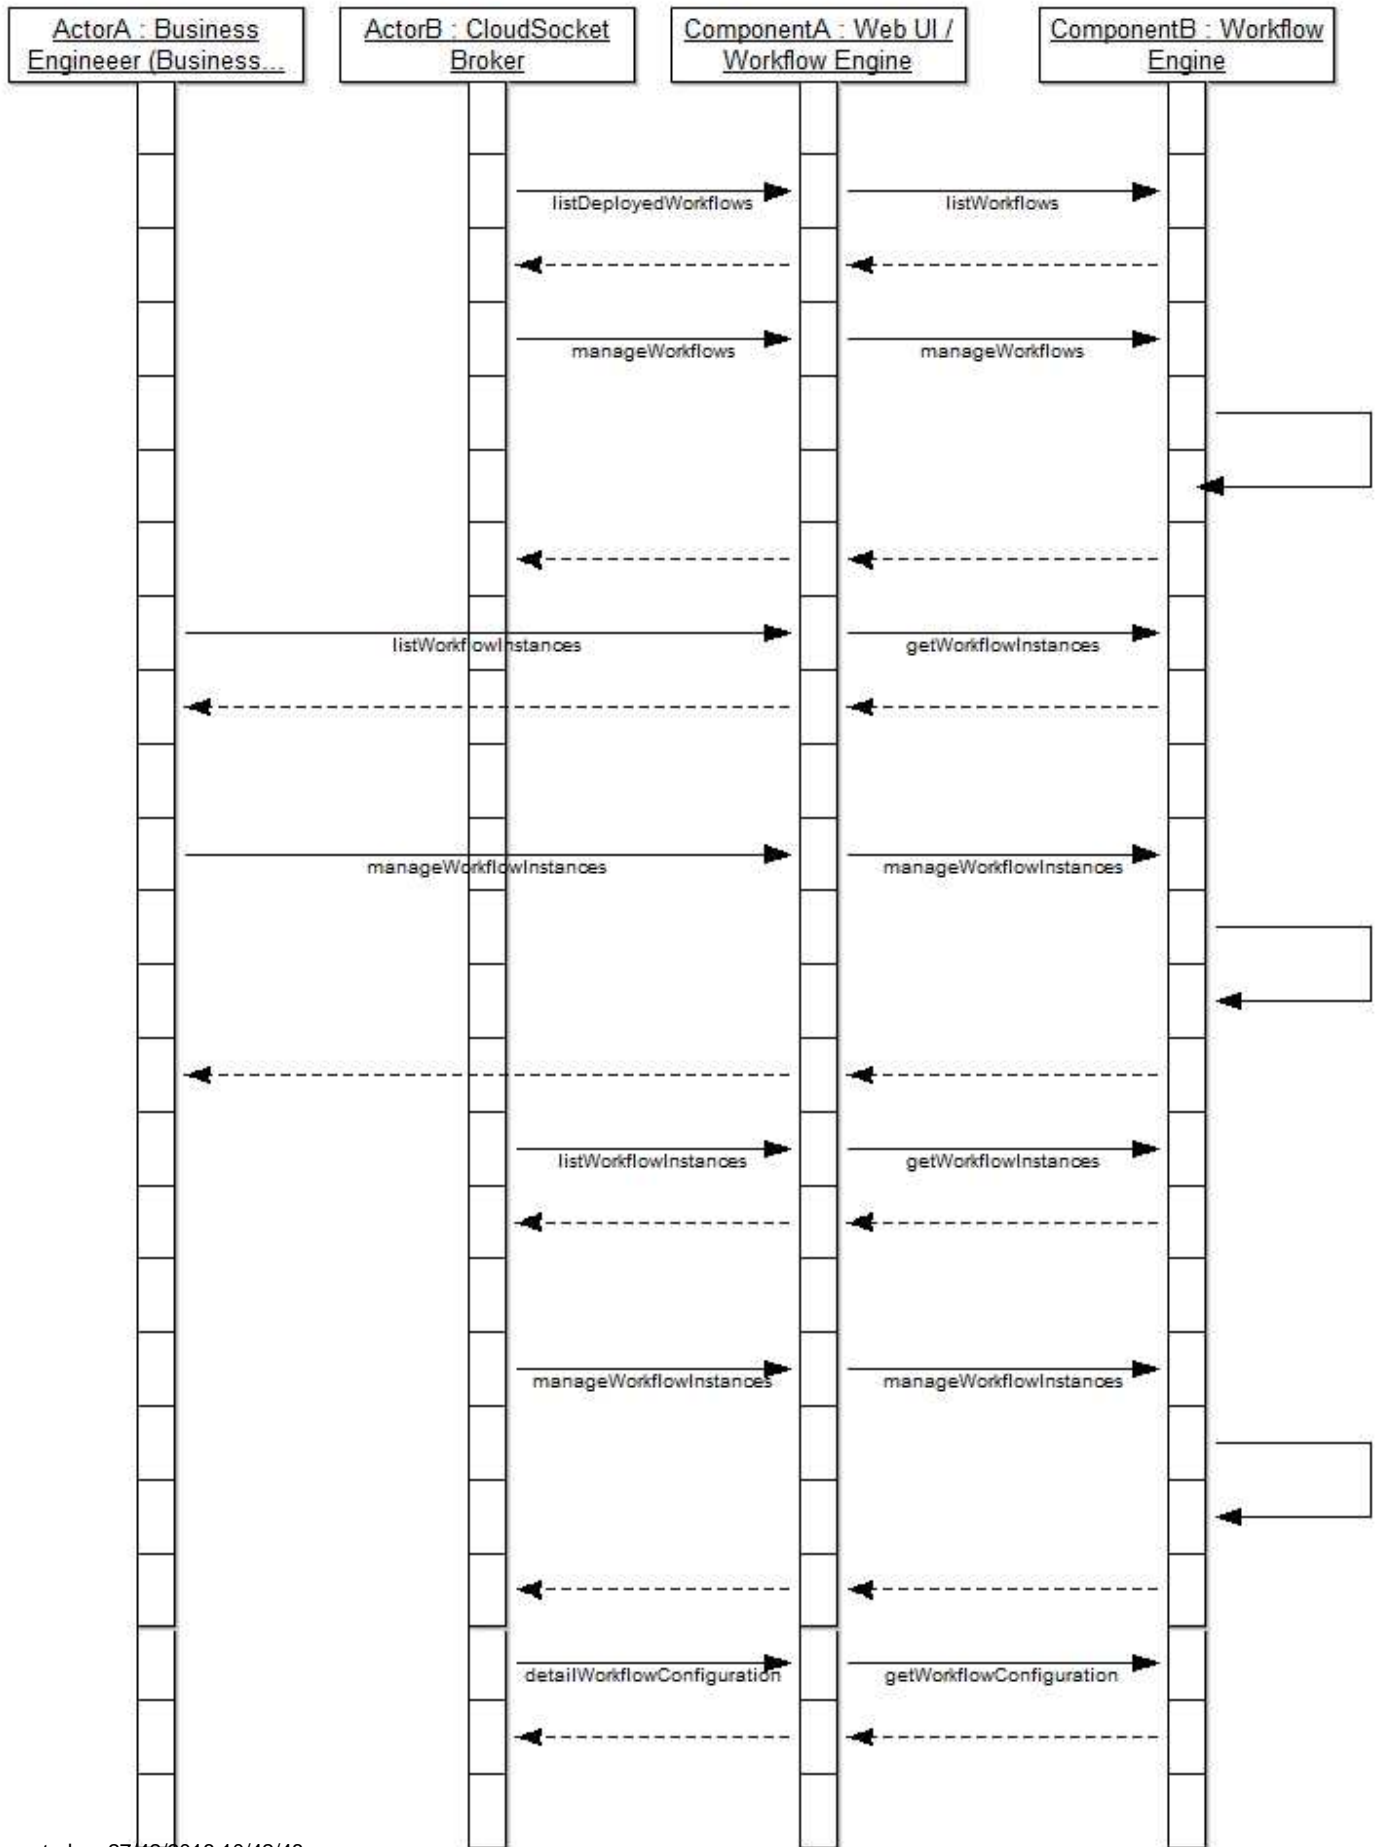

SD4 _ Manage workflows and instances