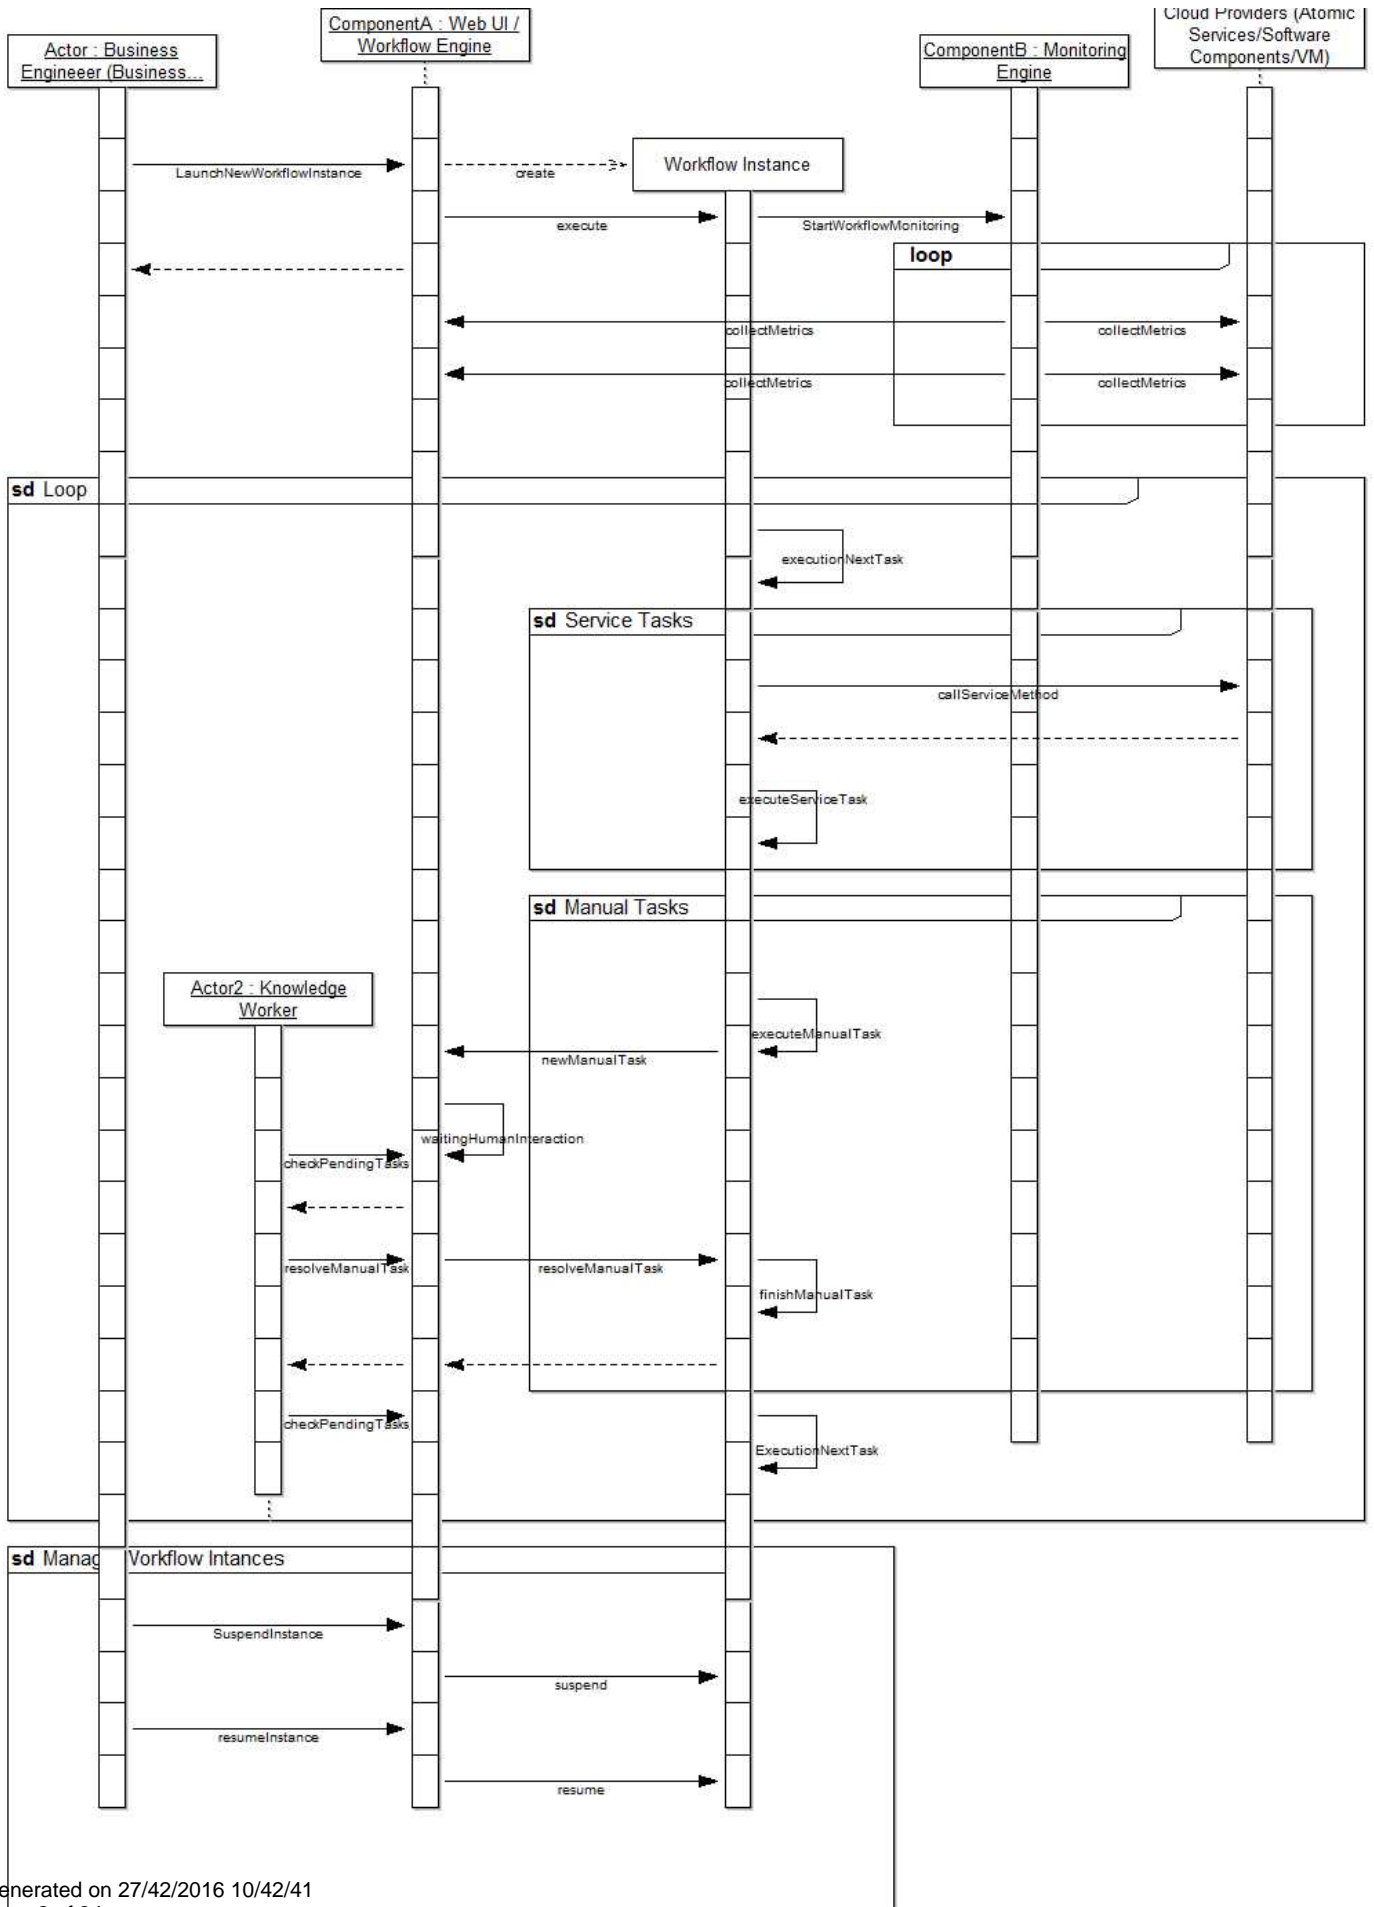

SD2- Launch BPaaS instance