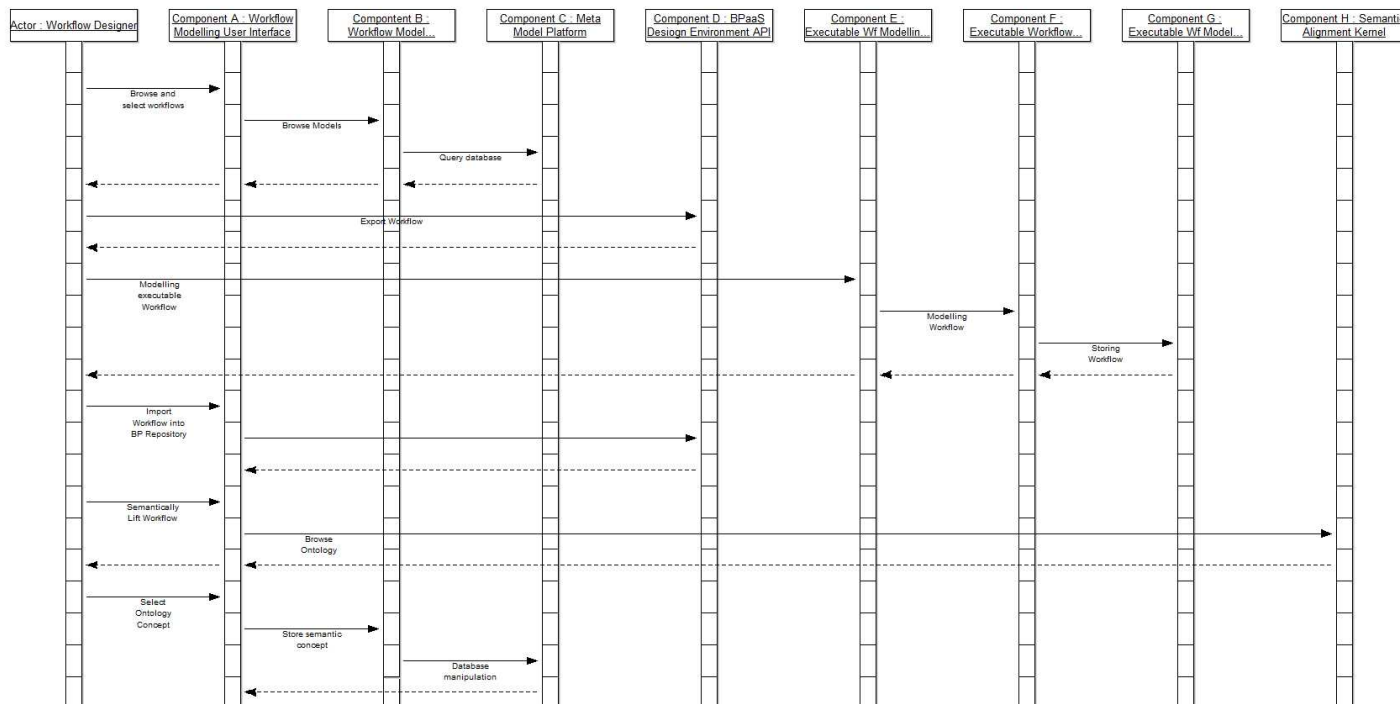

SD-DE-3-Workflow Design

Instances

Actor(lifeline)

Position STRING NODE x:3cm y:1cm w:4cm h:10.5cm index:2
External tool coupling STRING
Description STRING
Comment STRING
Color STRING white

part of lifeline-18227(part of lifeline)

Position STRING NODE x:3cm y:2cm w:.5cm h:1cm index:3
External tool coupling STRING
Description STRING
Selfdelegation ENUMERATION no
Comment STRING
Color STRING white

part of lifeline-18230(part of lifeline)

Position STRING NODE x:3cm y:3cm w:.5cm h:1cm index:4
External tool coupling STRING
Description STRING
Selfdelegation ENUMERATION no
Comment STRING
Color STRING white

part of lifeline-18233(part of lifeline)

Position STRING NODE x:3cm y:4cm w:.5cm h:1cm index:5
External tool coupling STRING
Description STRING
Selfdelegation ENUMERATION no
Comment STRING
Color STRING white

part of lifeline-18236(part of lifeline)

Position STRING NODE x:3cm y:5cm w:.5cm h:1cm index:6
External tool coupling STRING
Description STRING
Selfdelegation ENUMERATION no
Comment STRING
Color STRING white

part of lifeline-18239(part of lifeline)

Position STRING NODE x:3cm y:6cm w:.5cm h:1cm index:7