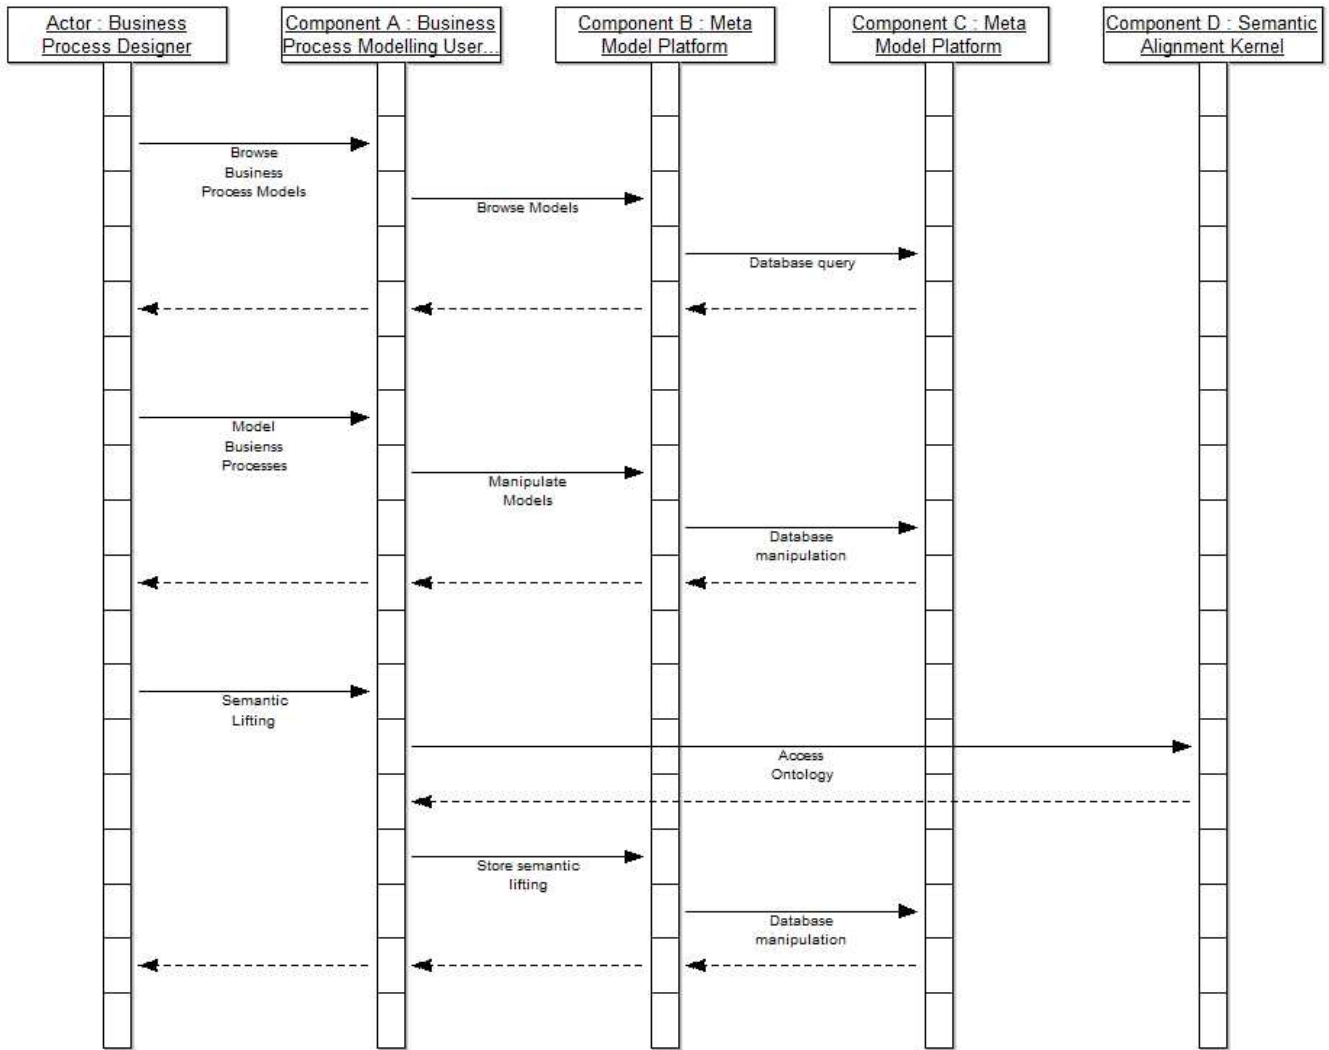

Model Content Export

Table of content:

SD-DE-1-Business Process Design

SD-DE-1-Business Process Design

Instances

Actor(lifeline)

Position	STRING	NODE x:3cm y:1.0cm w:4.0cm h:10.5cm index:1
External tool coupling	STRING	
Description	STRING	
Comment	STRING	
Color	STRING	white